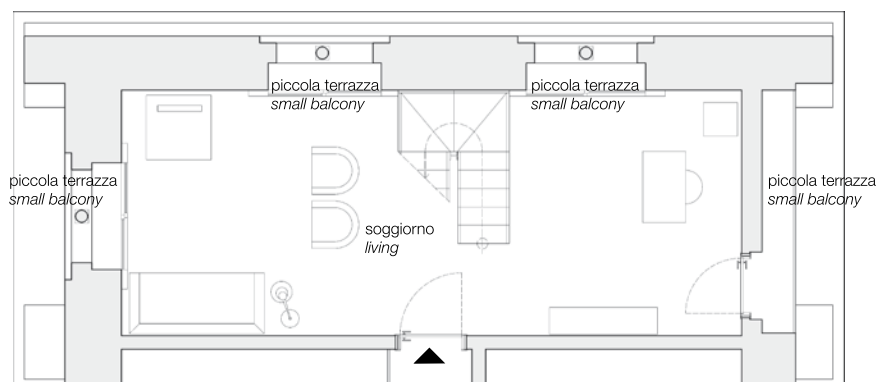

Suite Cardinale

_per 2 ospiti + 2
_65 mq

_for 2 guests + 2
_65 sqm

piano primo
36 mq

first floor
36 sqm

loft piano superiore
29 mq

mezzanine
29 sqm